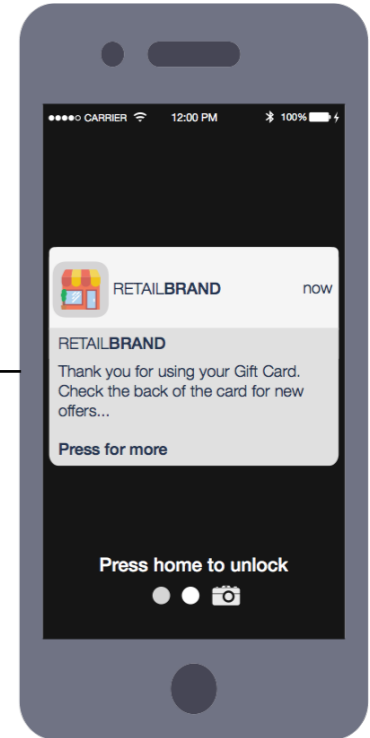

Retail Brand Digital Gift Card

Card design and sale

Reports of cards and their use

Card updates and messages

Up-to-date balance

Last payment date and amount

Card logo, colors... match Retail Brand

Payment scanning card's QR Code

Promotion and link to relevant app

Contact information

Most recent transactions

Offers, coupons

Flips card showing the other side