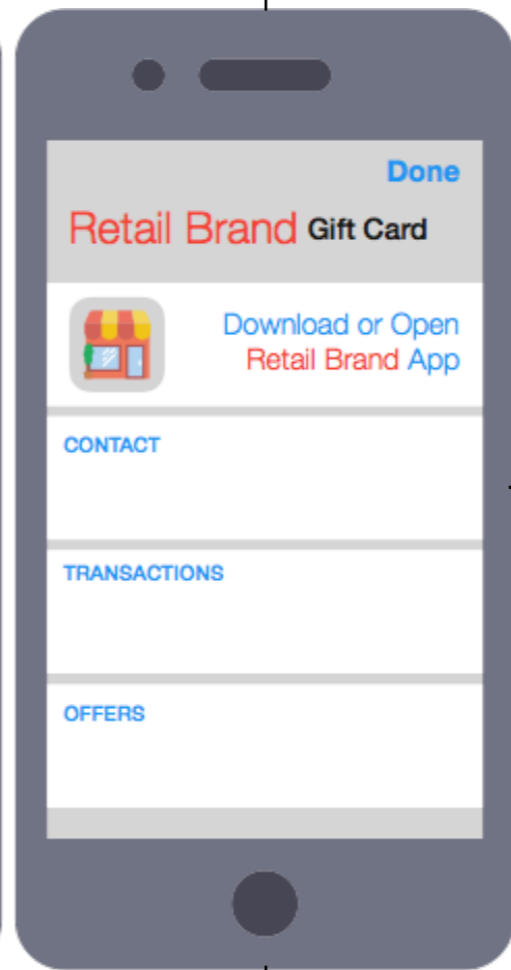

Retail Brand Digital Gift Card

Card design and sale

Reports of cards and their use

Card updates and messages

Up-to-date balance

Last payment date and amount

Card logo, colors... match Retail Brand

Payment scanning card's QR Code

Promotion and link to relevant app

Contact information

Most recent transactions

Offers, coupons

Flips card showing the other side